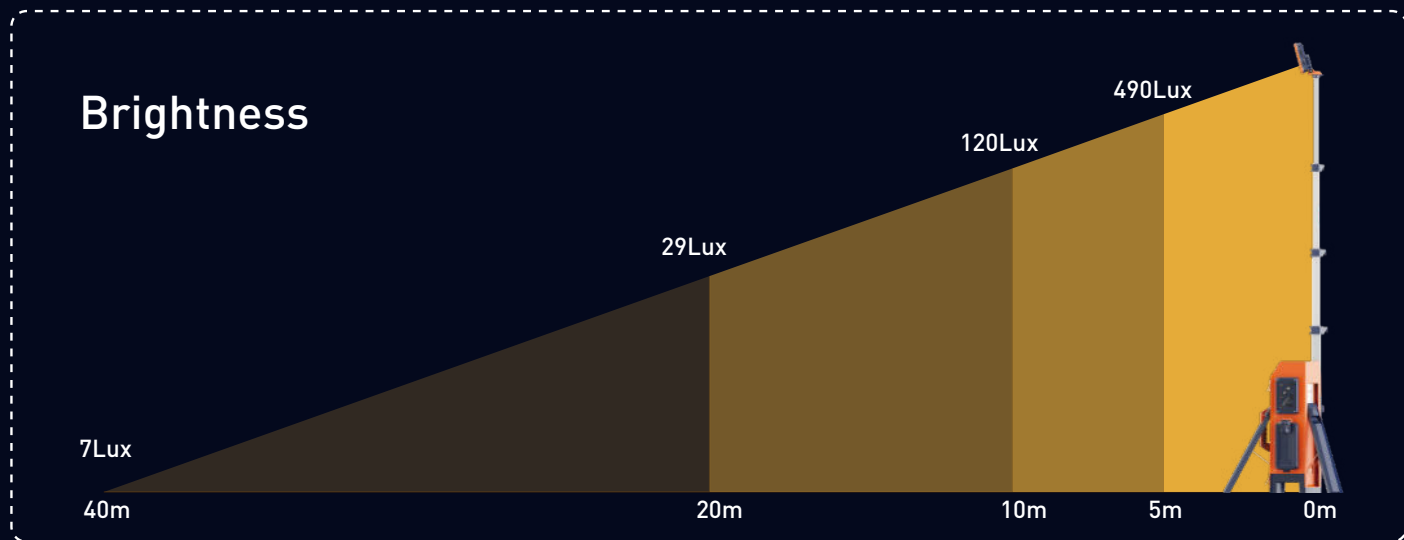

Alimentado por CA Bateria cargada Hasta Hasta17.000 ls

Bateria cargada Hasta10.000 lúmenes

AC Powered

Up To 17,000 LM

Battery-powered

Up To 10,000 LM

* 'Brightness' represents the center point illuminance value of the lighting direction.

AC	0-17,000LM Stepless Dimmable	
Battery (4 Mode)	Turbo	10,000LM
	Standard	6,300LM
	Balanced	3,800LM
	Eco	1,000LM

0-17.000 lúmenes Regulable continuamente

04 Modos de bateria
Turbo
Standard
Balanceado
ECO

Área de iluminación 1100

Lighting Area 1100m²