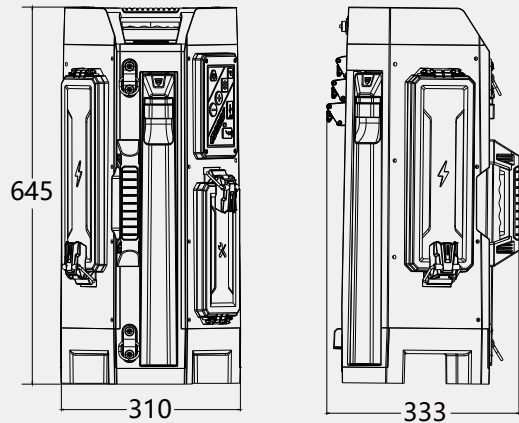

Specifications

Especificaciones

TL-400

Altura	Hight	64.5cm~220cm
Peso	Weight	10Kg (Fitting only)
Fuente	Power Supply	Battery / AC 100-277V
Lumenes	Lumens	0 - 15,000Lm
duracion	Run Times	>20 hours (Standard mode, D24-100)
Grado IP	IP Grade	IP65
Salida	Output(USB)	5V 2A (2 Dock)
Tipo Bat	Battery System	D24-100

Battery (D24-100)

Rated Power	98Wh	bateria
Rated Voltage	24.5V	Potencia Nom
Rated Capacity	4.0Ah	Tension Nom
Working Temperture	-10~50°C	Temperatura
Working Humidity	1~98%	Humedad

Size (mm)

medidas