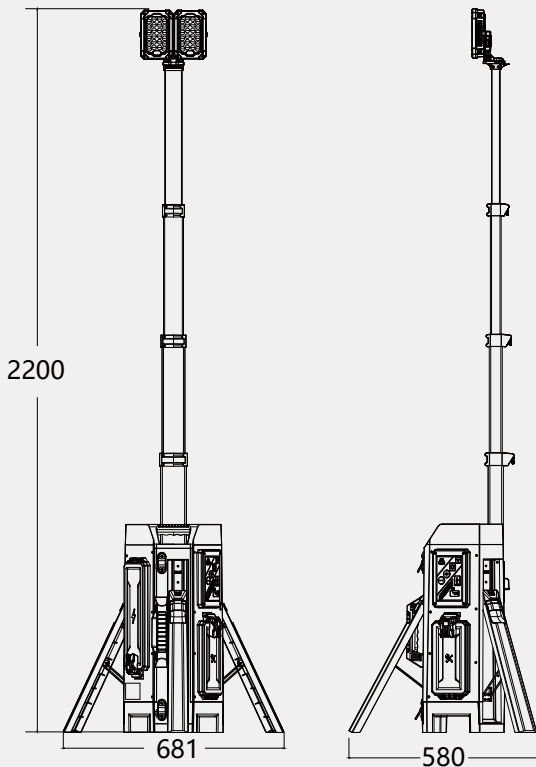

Specifications

Especificaciones

TL-400

Altura	Hight	64.5cm~220cm
Peso	Weight	10Kg (Fitting only)
Fuente	Power Supply	Battery / AC 100-277V
Lumenes	Lumens	0 - 15,000Lm
duracion	Run Times	>20 hours (Standard mode, D24-100)
Grado IP	IP Grade	IP65
Salida	Output(USB)	5V 2A (2 Dock)
Tipo Bat	Battery System	D24-100

Battery (D24-100)

Rated Power	98Wh	bateria
Rated Voltage	24.5V	Potencia Nom
Rated Capacity	4.0Ah	Tension Nom
Working Temperture	-10~50°C	Temperatura
Working Humidity	1~98%	Humedad

Size (mm)

medidas